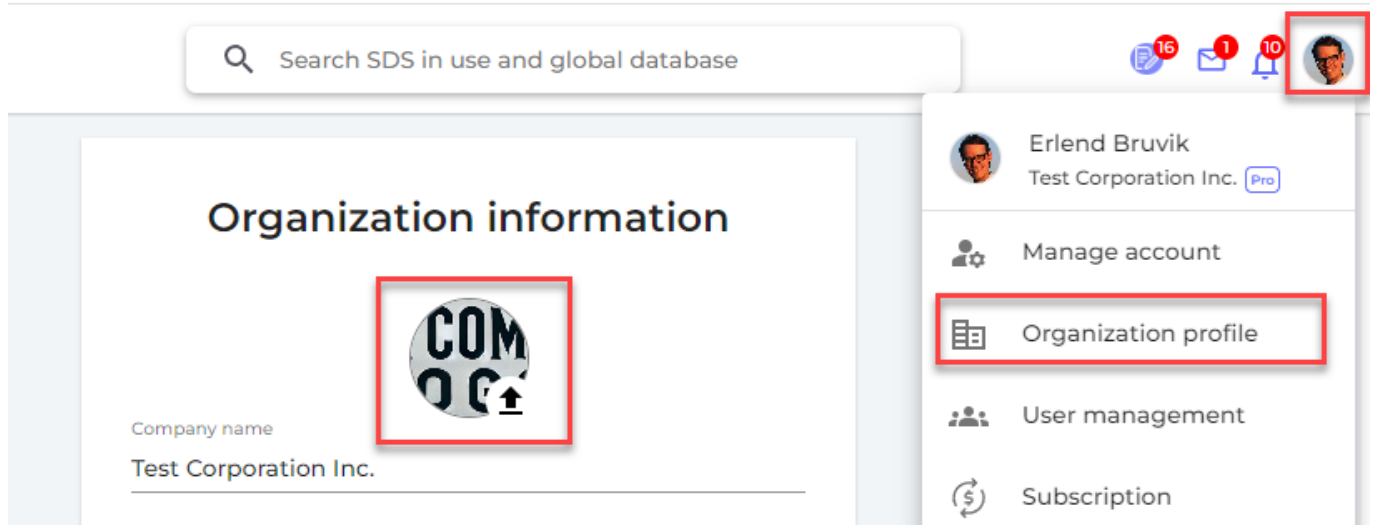

Users and QR code posters

Company logo on QR poster and SDS library.

You can upload your company logo on the [organization profile page](#)

The logo will now show on your QR posters

and on the SDS library that your employees use to access SDS.