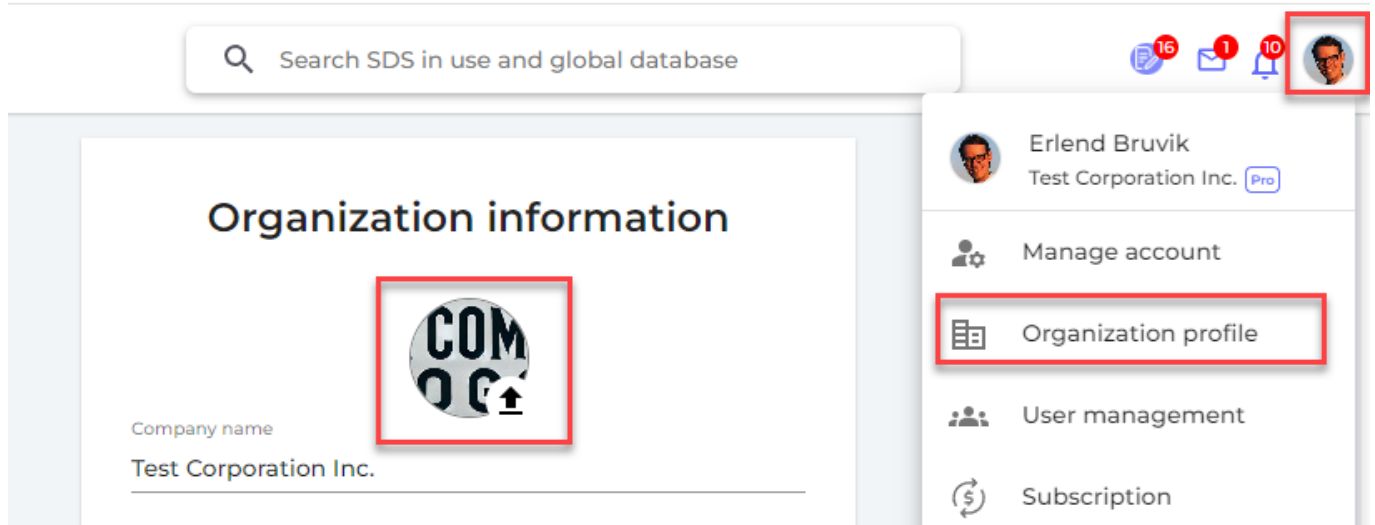

# Users and QR code posters

## Company logo on QR poster and SDS library.

You can upload your company logo on the [organization profile page](#)

The logo will now show on your QR posters

and on the SDS library that your employees use to access SDS.